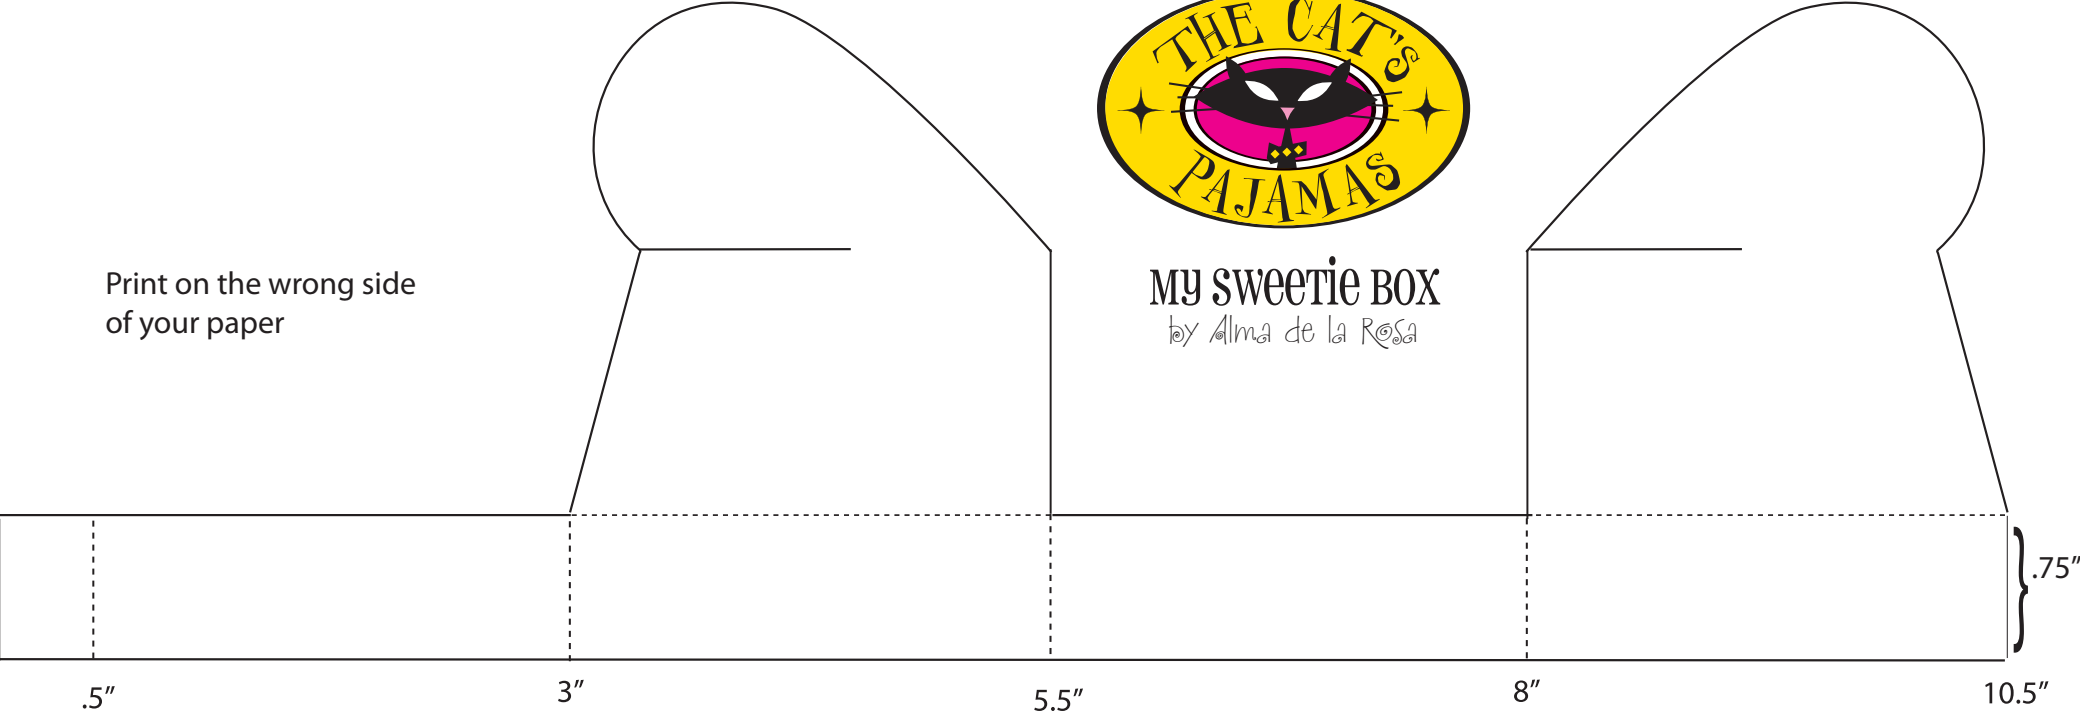

MY SWEETIE BOX

by Alma de la ROSA

Print on the wrong side
of your paper

My Sweetie BOX
by Alma de la Rosa

.5"

3"

5.5"

8"

2.5"

3.5"

Cut One From Acetate