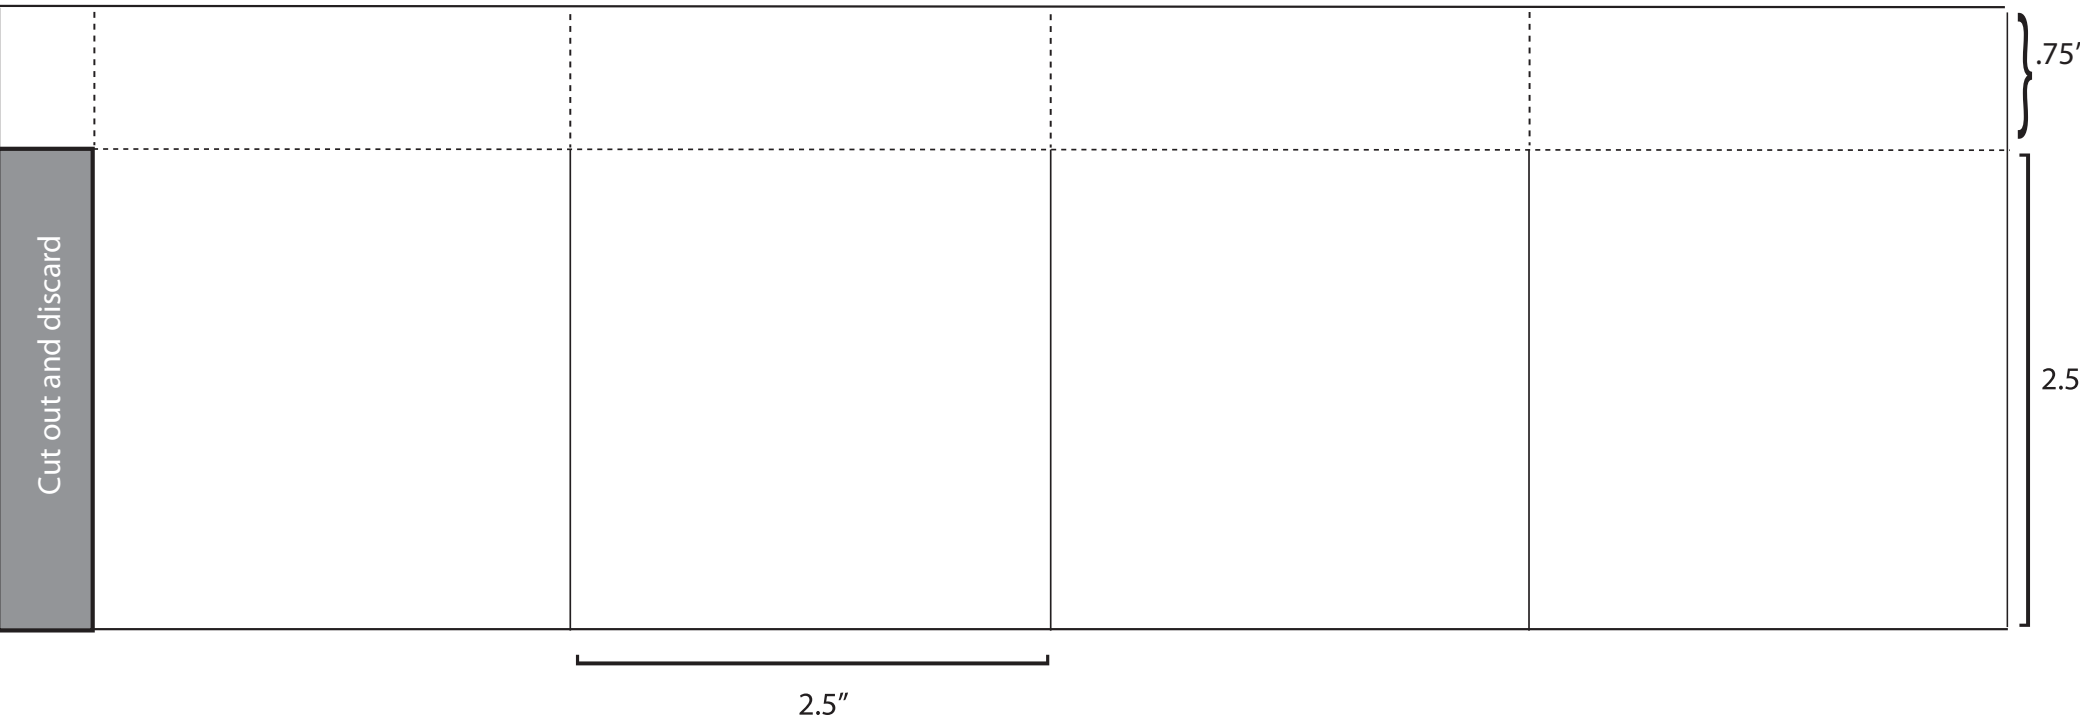

MY SWEETIE BOX

by Alma de la ROSA

Print on the wrong side
of your paper

My Sweetie BOX
by Alma de la Rosa

.5"

3"

5.5"

8"

2.5"

3.5"

Cut One From Acetate